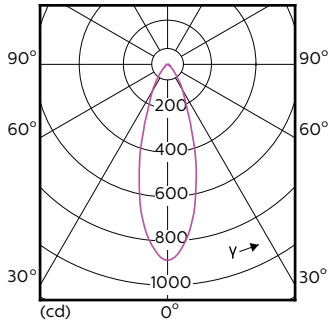

Målskitse

Product	D	C
MAS LED ExpertColor 5.5-50W GU10 930 36D	50 mm	54 mm

Fotometriske data

Accent Lighting Spots - MAS LED ExpertColor 5.5-50W GU10 930 36D

Spectral Power Distribution Colour - MAS LED ExpertColor 5.5-50W GU10 930 36D

MASTER LEDspot ExpertColor MV

Fotometriske data

Light Distribution Diagram - MAS LED ExpertColor 5.5-50W GU10 930 36D

Levetid

Life Expectancy Diagram - MAS LED ExpertColor 5.5-50W GU10 930 36D

Lumen Maintenance Diagram - MAS LED ExpertColor 5.5-50W GU10 930 36D